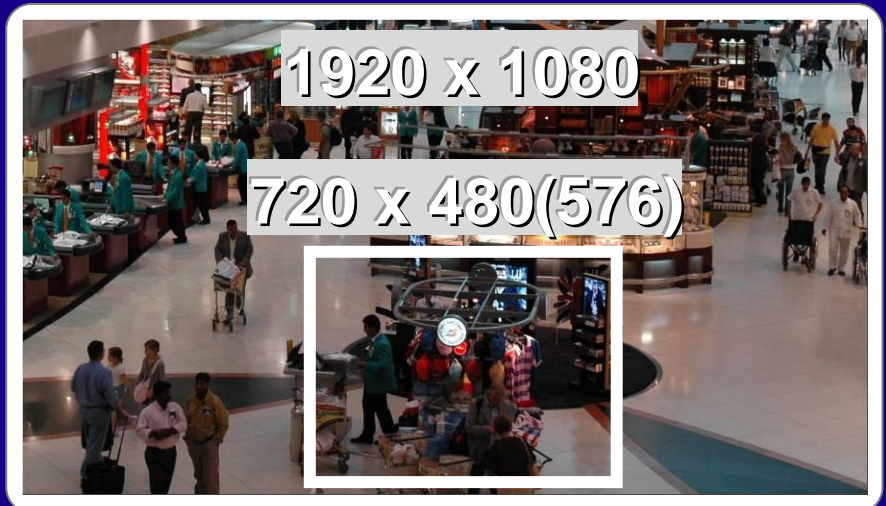

Full HD 1080p Display

Full HD/HD/Full D1/Half D1/CIF

Mac/Windows/iPad/iPhone/Android

Up to 16 HD-SDI cameras

Up to 16 Analog cameras

Pure HD-SDI Series

Specifications		Model	DH-3160	DH-3800	DH-3400	DH-2400	DH-1400
Video	Input		16	8	4		
	Format		HD-SDI (SMPTE 292M), BNC, 0.8Vp-p /75ohm				
Audio	Input		16	8	4		
	Output		HDMI, RCA:2				
	Format		Line-in/out level				
Record	Compression		Video: H.264 High Profile, Audio: ADPCM				
	Resolution		1080p, 720p				
	Max. frame rate		1080p/720p: 480/400	1080p/720p: 240/200	1080p/720p: 120/100		
	Pre-record		0 - 10 seconds				
	Post-record		0 - 60 minutes				
Display	Output		HDMI, VGA, BNC:2				
	Resolution		HDMI/VGA: up to 1920x1080, NTSC: 720x480, PAL:720x576				
	Split Windows		1/4/9/16	1/4/9	1/4		
Alarm	Input		16, polarity selectable				4
	Panic		1, polarity selectable				-
	Set/unset		1, polarity selectable				
	Output		NO:2, NC:2 relay output				NO:1, NC:1 relay output
Storage	HDD		Up to 5 SATA HDDs			Up to 2 SATA HDDs	1 SATA HDD
	Extension		eSATA, NAS				
Network	Connector		RJ-45, 10M/100M/1G bps				
	Function		Free DDNS, Email, FTP, Two-Way audio, USB 3G dongle support				
	Remote		Support Windows 8/7/Vista/XP/2000, 1 I.E/Firefox/Chrome/App for unlimited number of DVRs, App for Mac/iPhone/iPad/Android phone and Tablet PC				
Control	Connector		RS-232 for PTZ, Keyboard, POS, GPS; RS-485 for PTZ, Keyboard				